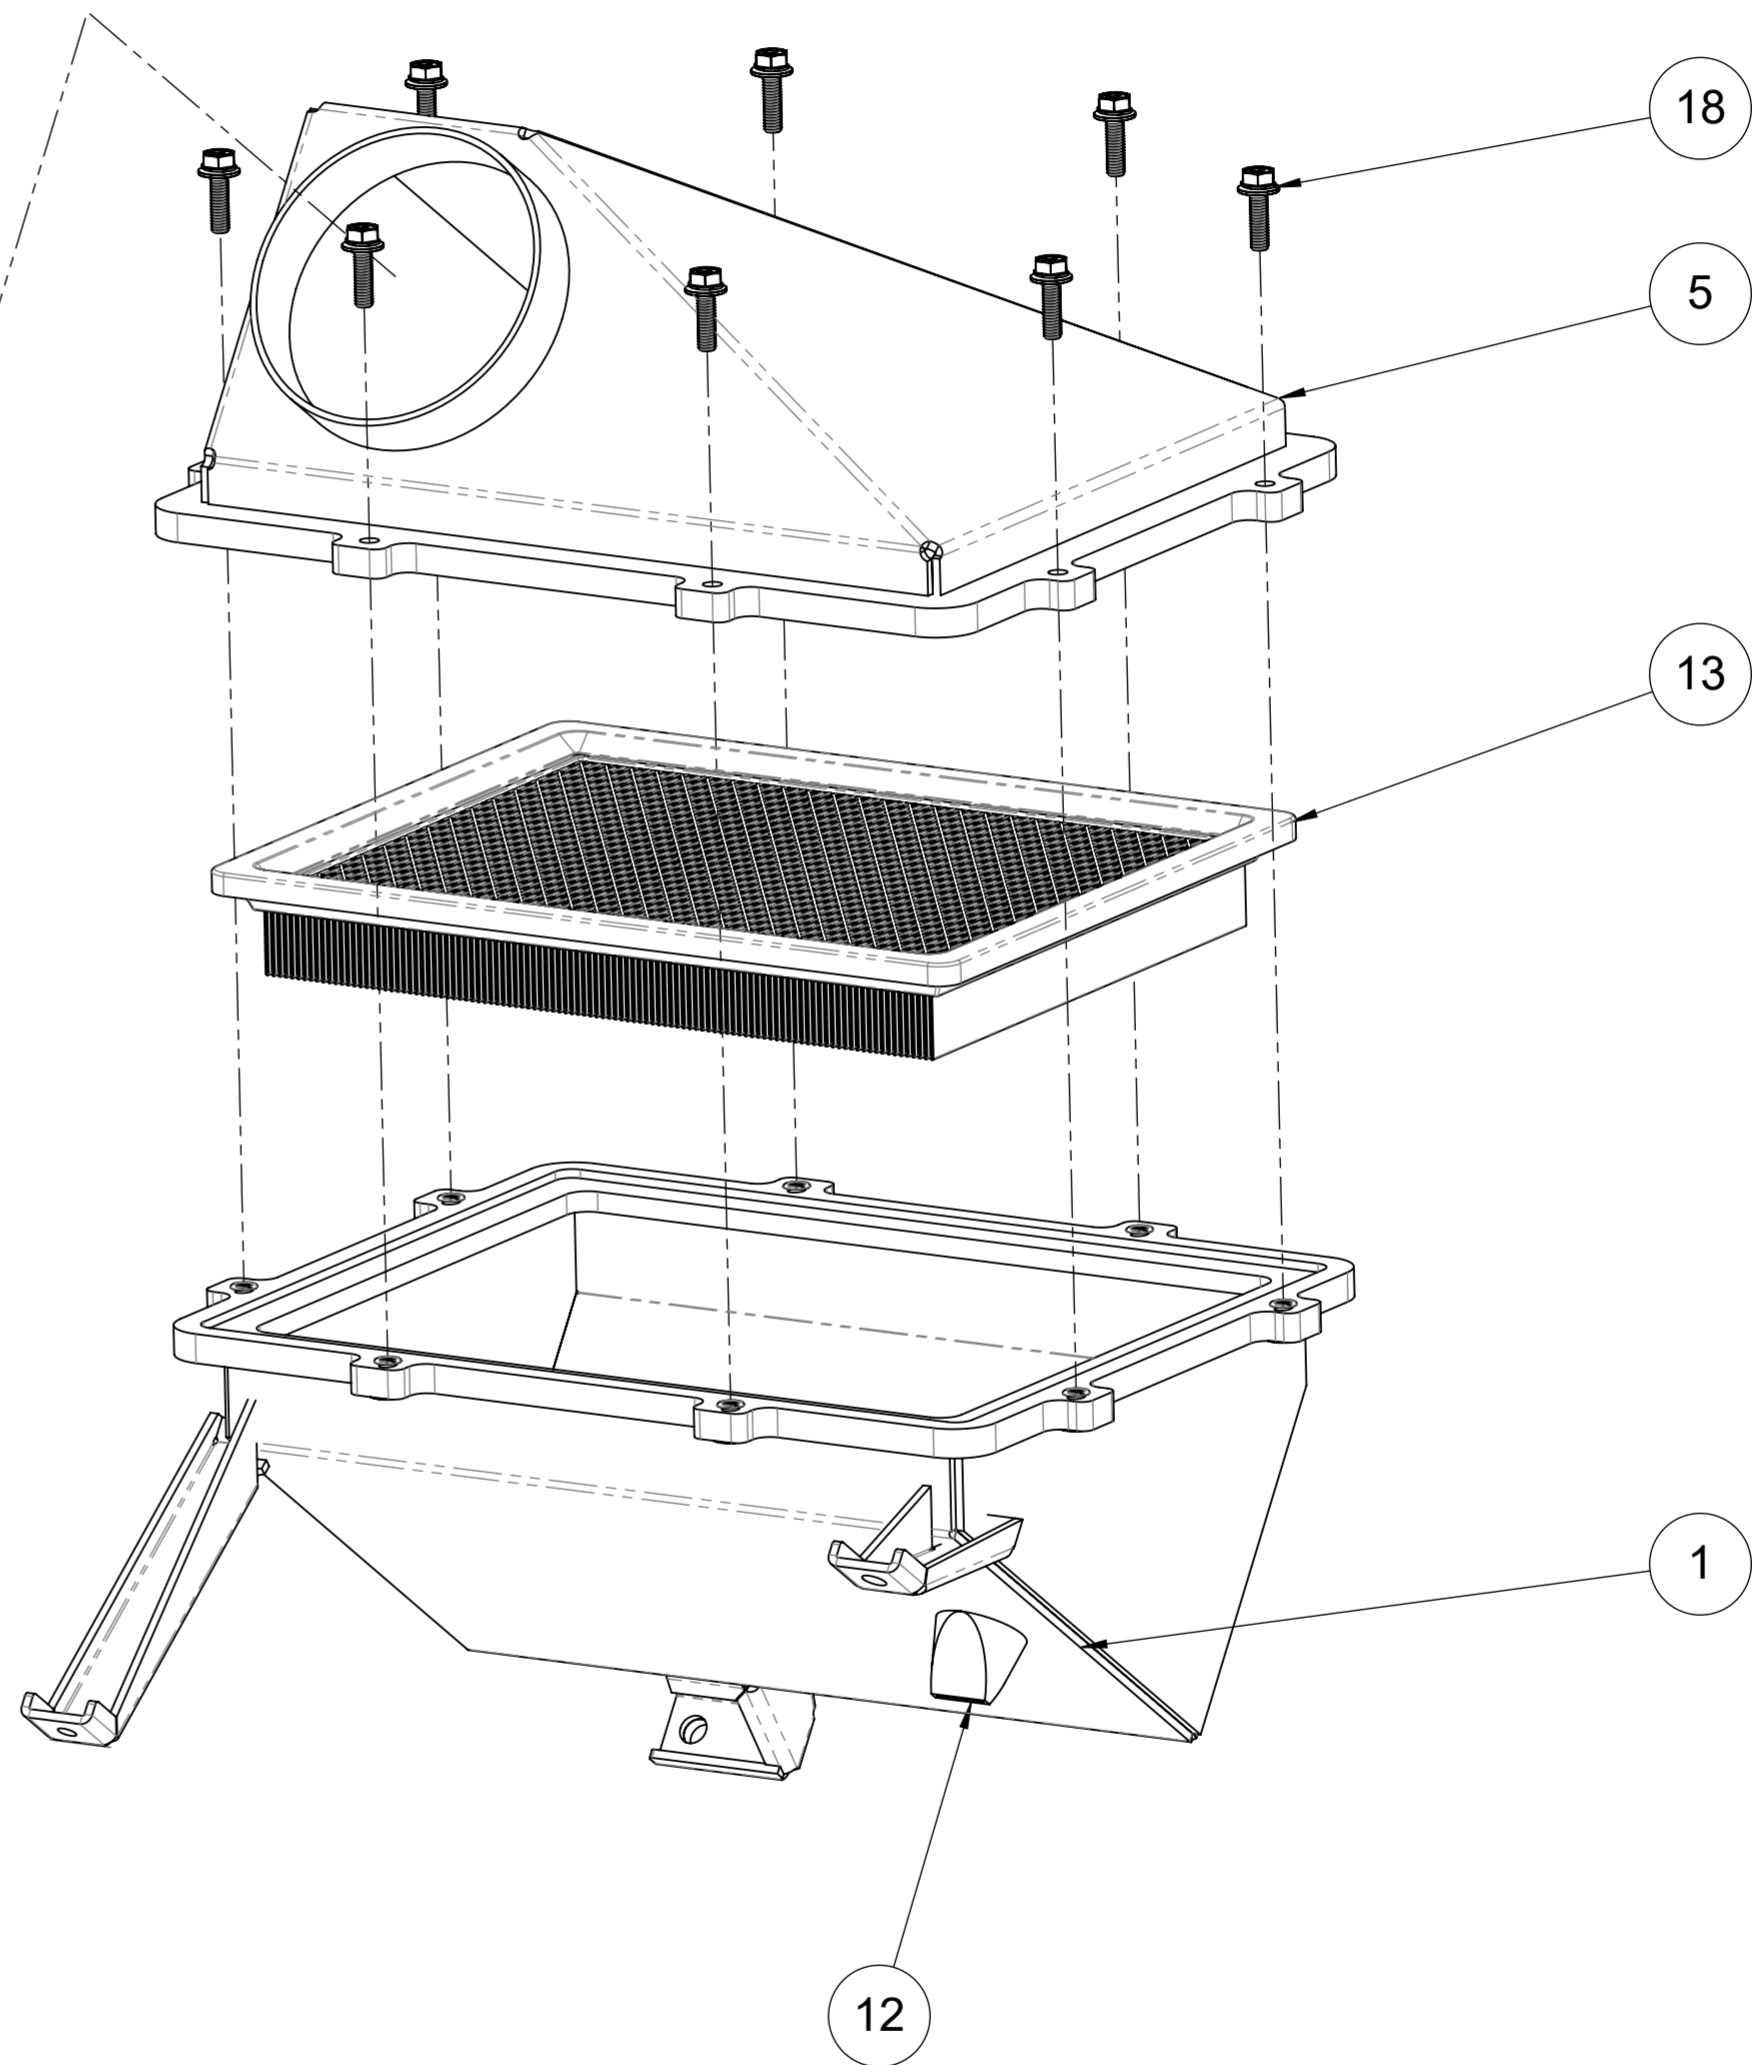

**MAF SENSOR SHOWN
IN POSITION
(NOT SUPPLIED)**

ITEM NO.	PART NUMBER	DESCRIPTION	QTY
1	MFC40390	LS V8 to 05+ IFS Hilux Airbox Bottom	1
5	MFC40390	LS V8 to 05+ IFS Hilux Airbox Top	1
12	P52-5956	Donaldson Vacator Valve	1
13	FA-2319	LS1 Air Filter	1
15	Airbox Hose	Airbox Hose	1
16	EFI00-90-114	Hose Clamp - 90-114mm - EFI Fuel Line - S/S	1
17	92068223-MAF	Hose Clamp - 32 to 50mm	1
18	BT-2020	Bolt - M6 x 1 x 20mm - Captured Spring Washer	8

MARKS4WD 385-393 LOWER DANDENONG ROAD,
DINGLEY, VICTORIA, 3172
A.B.N. 28 153 842 829

DRAWN	GDK 14/10/2021	TITLE: LS V8 to 05+ IFS Hilux Airbox ()		
DRAWING CHECKED	PAM 14/10/2021	SCALE: 1:2.5	DRAWING/PART NUMBER	REV No.
FINISHED WEIGHT: 4.21 kg		DRAWING 1 of 1	MFG40390	0