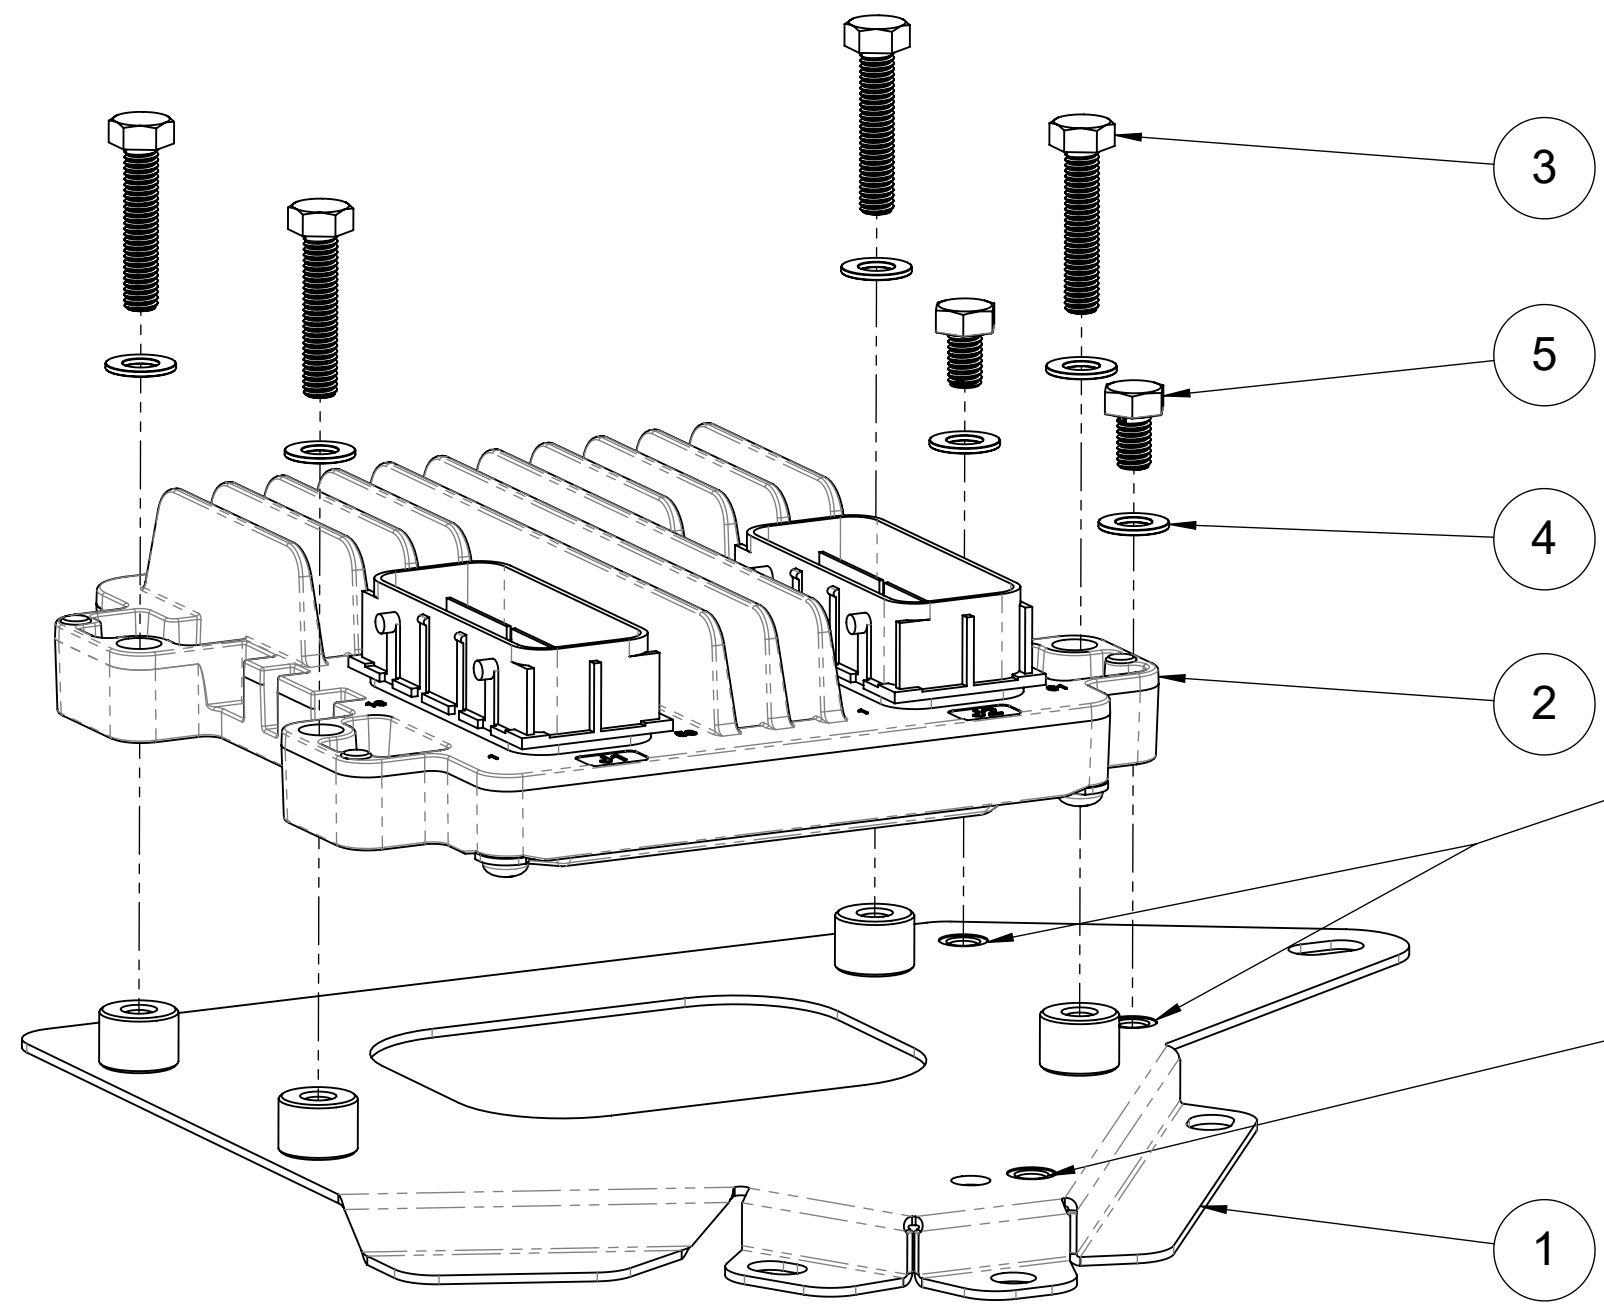

ITEM NO.	PART NUMBER	DESCRIPTION	QTY.
1	MFC40421	LS to 05+ IFS Hilux E38 ECU Bracket	1
2	VE-ECU	VE-ECU	1
3	BT-2105	Bolt - M6 x 1 x 30mm S/S	4
4	FW-2045	Flat Washer - M6 x 12.5 - S/S	6
5	BT-2005	Bolt - M6 x 1 x 10mm - Z/P	2

REV ID	CHANGE/DESCRIPTION	ECN No.	APP/DATE

THESE HOLES CAN BE USED FOR MOUNTING RELAYS OR OTHER PERIPHERALS

THIS HOLE CAN BE USED FOR EARTH TERMINAL

385-393 LOWER DANDENONG ROAD,
 DINGLEY, VICTORIA, 3172
 A.B.N. 28 153 842 829

DRAWN	GDK 20/07/2022	TITLE:	() LS to 05+ IFS Hilux E38 ECU Kit	
DRAWING CHECKED	PAM 20/07/2022	SCALE:0.75:1	DRAWING/PART NUMBER	REV No.
FINISHED WEIGHT	1.73 kg	DRAWING 1 of 1	MFK40421	0